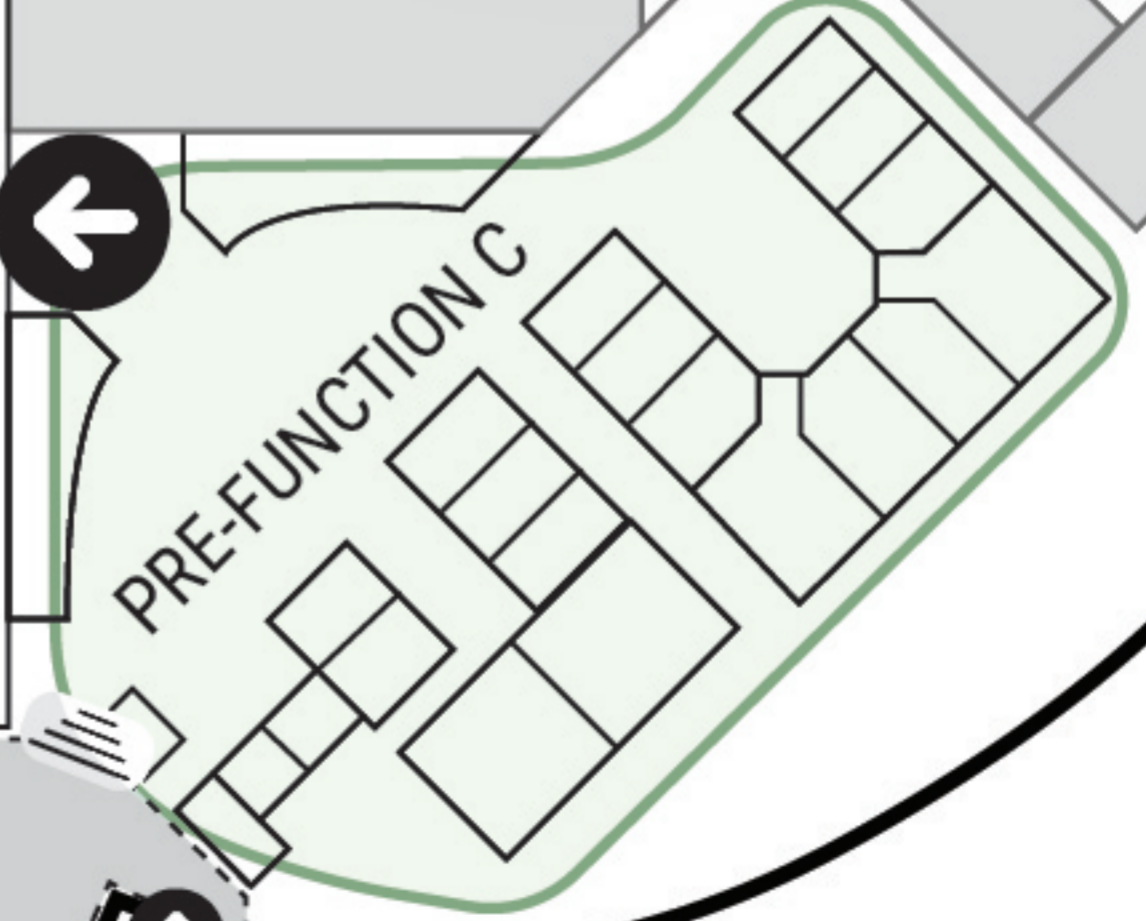

OREGON CONVENTION CENTER : EXPO MAP

-  EXPO ENTRANCE AT EXHIBIT HALL C
-  CHECK IN  INFORMATION DESK
-  MOCK INTERVIEWS  CAREER TALKS
-  QUIET MOCKS  BUS PULL-IN ZONE
-  **CHILL ROOM**
The chill room is a quiet space for students to take a sensory break during the Expo.

EXHIBIT HALL

GET IN THE ZONE!
To help you get around, the Expo Hall is divided into **ZONES**. Each Zone showcases major industries and career paths

NE LLOYD BLVD

NE HOLLADAY STREET

GINKOBERRY ENTRANCE

MAIN ENTRANCE

GINKOBERRY CONCOURSE

NE MARTIN LUTHER KING JR. BLVD