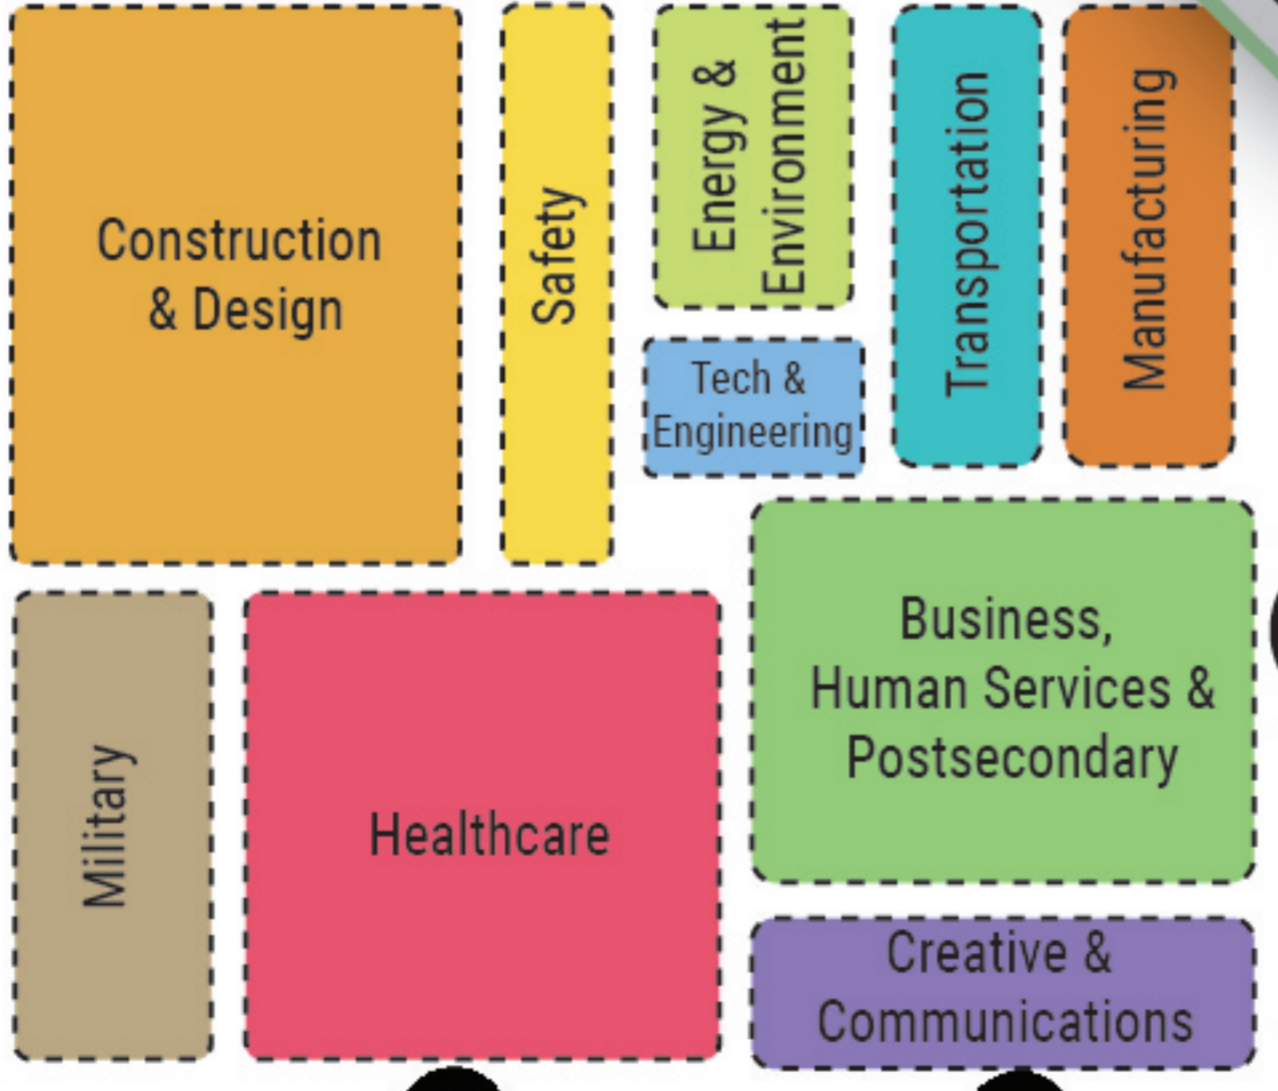

OREGON CONVENTION CENTER : EXPO MAP

-  EXPO ENTRANCE AT EXHIBIT HALL C
-  CHECK IN  INFORMATION DESK
-  MOCK INTERVIEWS  CAREER TALKS
-  QUIET MOCKS  BUS PULL-IN ZONE
-  **CHILL ROOM**
The chill room is a quiet space for students to take a sensory break during the Expo.

EXHIBIT HALL

GET IN THE ZONE!
To help you get around, the Expo Hall is divided into **ZONES**. Each Zone showcases major industries and career paths

NE LLOYD BLVD

NE HOLLADAY STREET

GINKOBERRY ENTRANCE

MAIN ENTRANCE