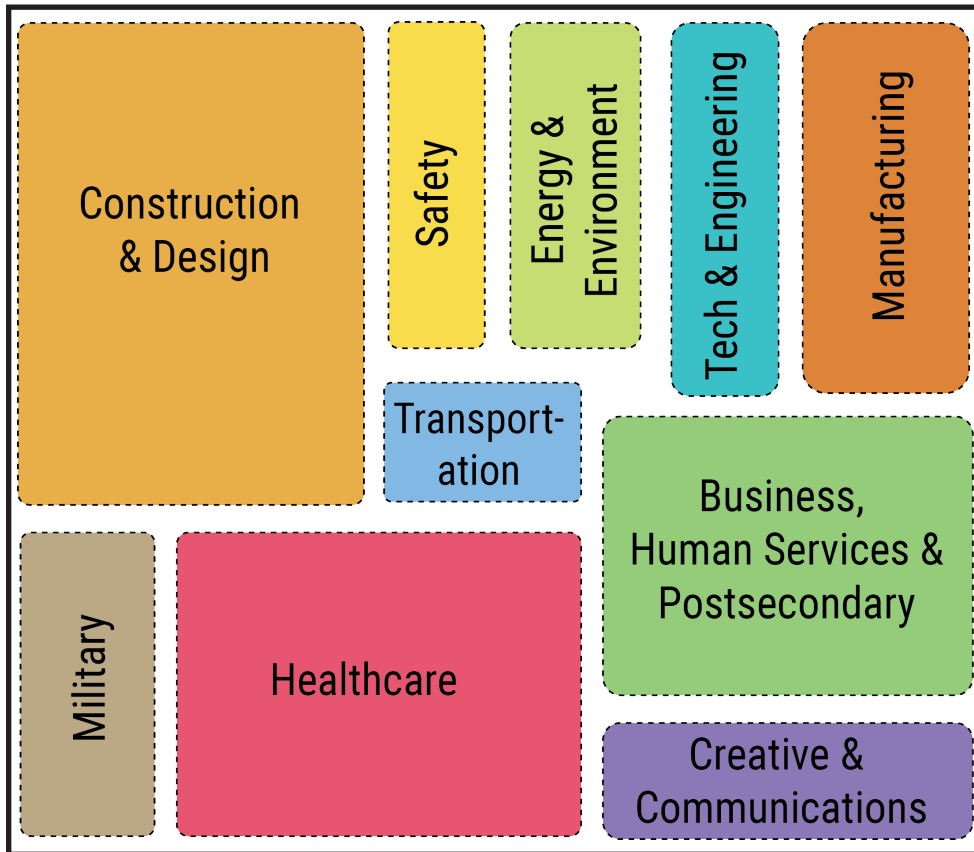

GET IN THE ZONE!

NW YOUTH CAREERS EXPO | Wednesday, March 19, 2025

Welcome to the 2025 NW Youth Careers Expo!

Oregon Convention Center, Exhibit Hall C&D. Final Layout Subject to Change.

This is your chance to explore careers at leading companies and colleges. Visit **200+** booths and learn about great jobs!

To help you get around, the Expo Hall is divided into **ZONES**. Each Zone showcases major industries and career paths.

**Expo C Hall
Main Entrance**
(Pre-function C)

**Mock Interviews
& Career Talks**
(C Meeting Rooms)

Zones have equipment you can try and fun activities.

You can talk to caring professionals about their jobs and the many college-and-career choices after graduation.

Hot Expo Tip #1:

Look for the Lightbulb.

Exhibitors with "lightbulb" signs have jobs, internships or volunteer opportunities.

Hot Expo Tip #2:

The Expo is BIG. Before you go, make a plan!

Look at the Expo map above and circle the Zones you want to visit.