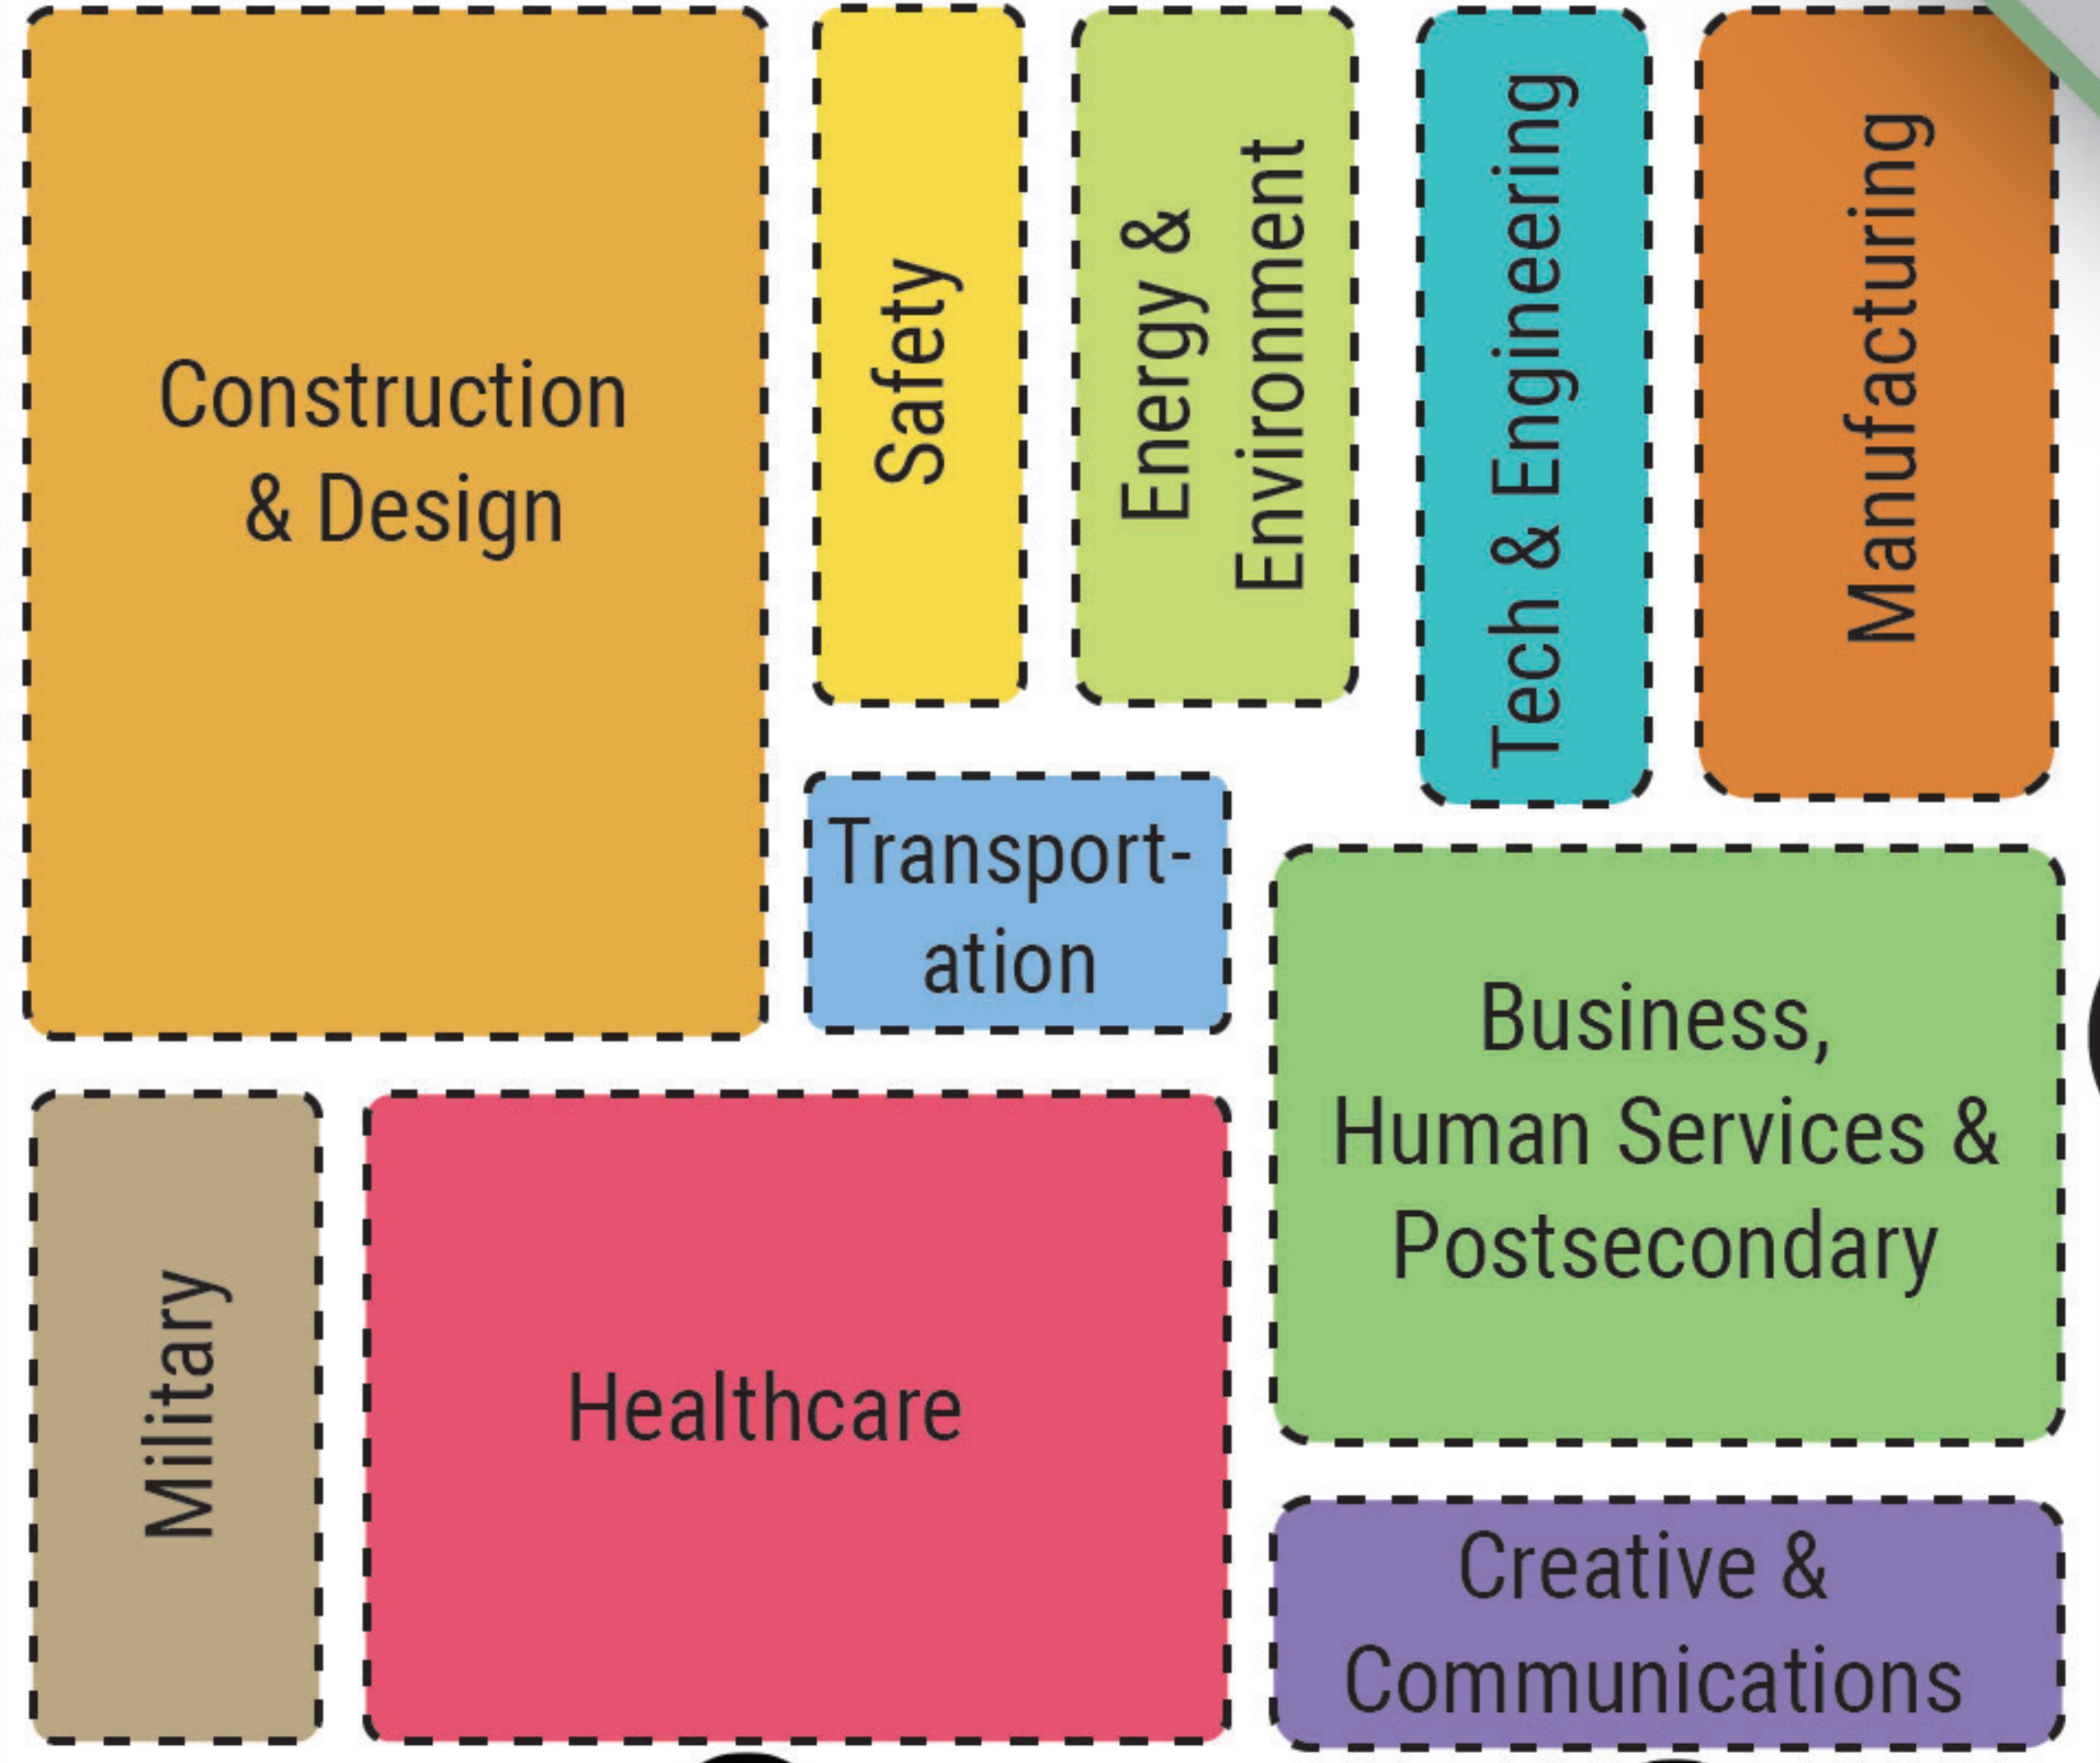

OREGON CONVENTION CENTER : EXPO MAP

-  EXPO ENTRANCE AT EXHIBIT HALL C
-  CHECK IN  INFORMATION DESK
-  MOCK INTERVIEWS  CAREER TALKS
-  QUIET MOCKS  BUS PULL-IN ZONE
-  **CHILL ROOM**
The chill room is a quiet space for students to take a sensory break during the Expo.

EXHIBIT HALL

GET IN THE ZONE!
To help you get around, the Expo Hall is divided into **ZONES**. Each Zone showcases major industries and career paths

NE LLOYD BLVD

NE HOLLADAY STREET

GINKOBERRY ENTRANCE

MAIN ENTRANCE

NE MARTIN LUTHER KING JR. BLVD