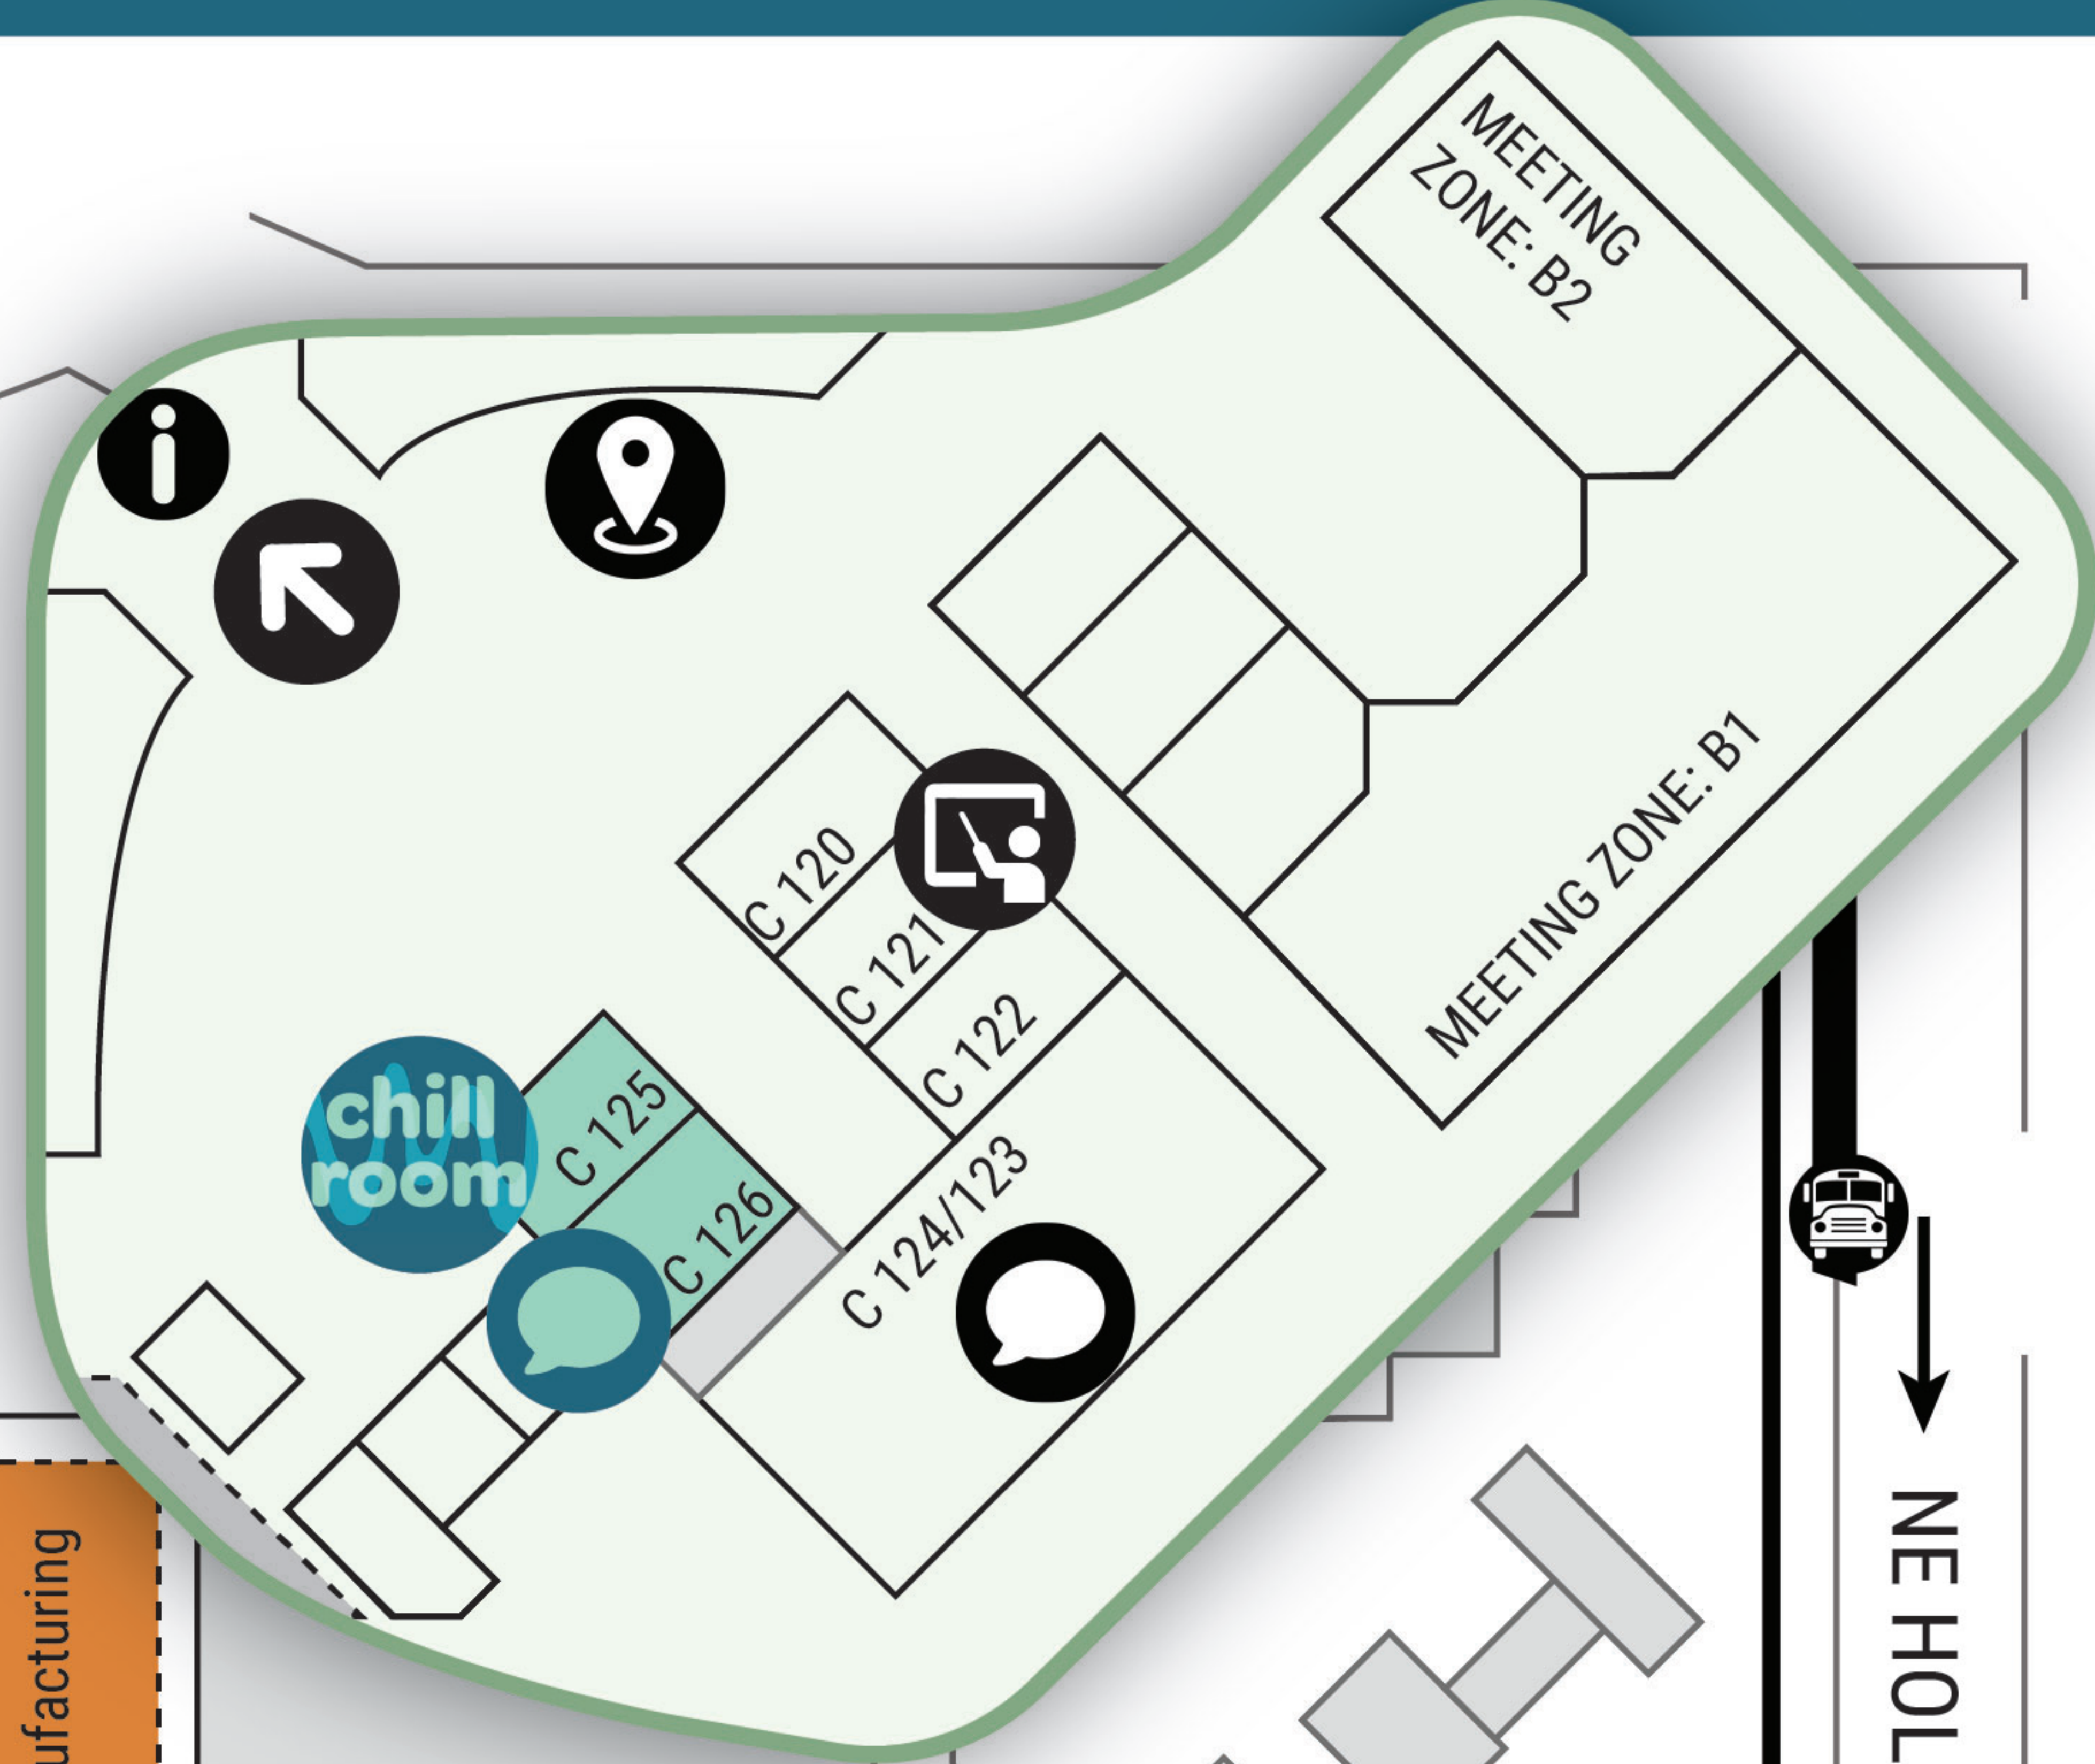

OREGON CONVENTION CENTER : EXPO MAP

-  EXPO ENTRANCE AT EXHIBIT HALL C
-  CHECK IN  INFORMATION DESK
-  MOCK INTERVIEWS  CAREER TALKS
-  QUIET MOCKS  BUS PULL-IN ZONE
-  **CHILL ROOM**
The chill room is a quiet space for students to take a sensory break during the Expo.

EXHIBIT HALL

GET IN THE ZONE!
To help you get around, the Expo Hall is divided into **ZONES**. Each Zone showcases major industries and career paths

NE LLOYD BLVD

NE HOLLADAY STREET

GINKOBERRY ENTRANCE

MAIN ENTRANCE

NE MARTIN LUTHER KING JR. BLVD