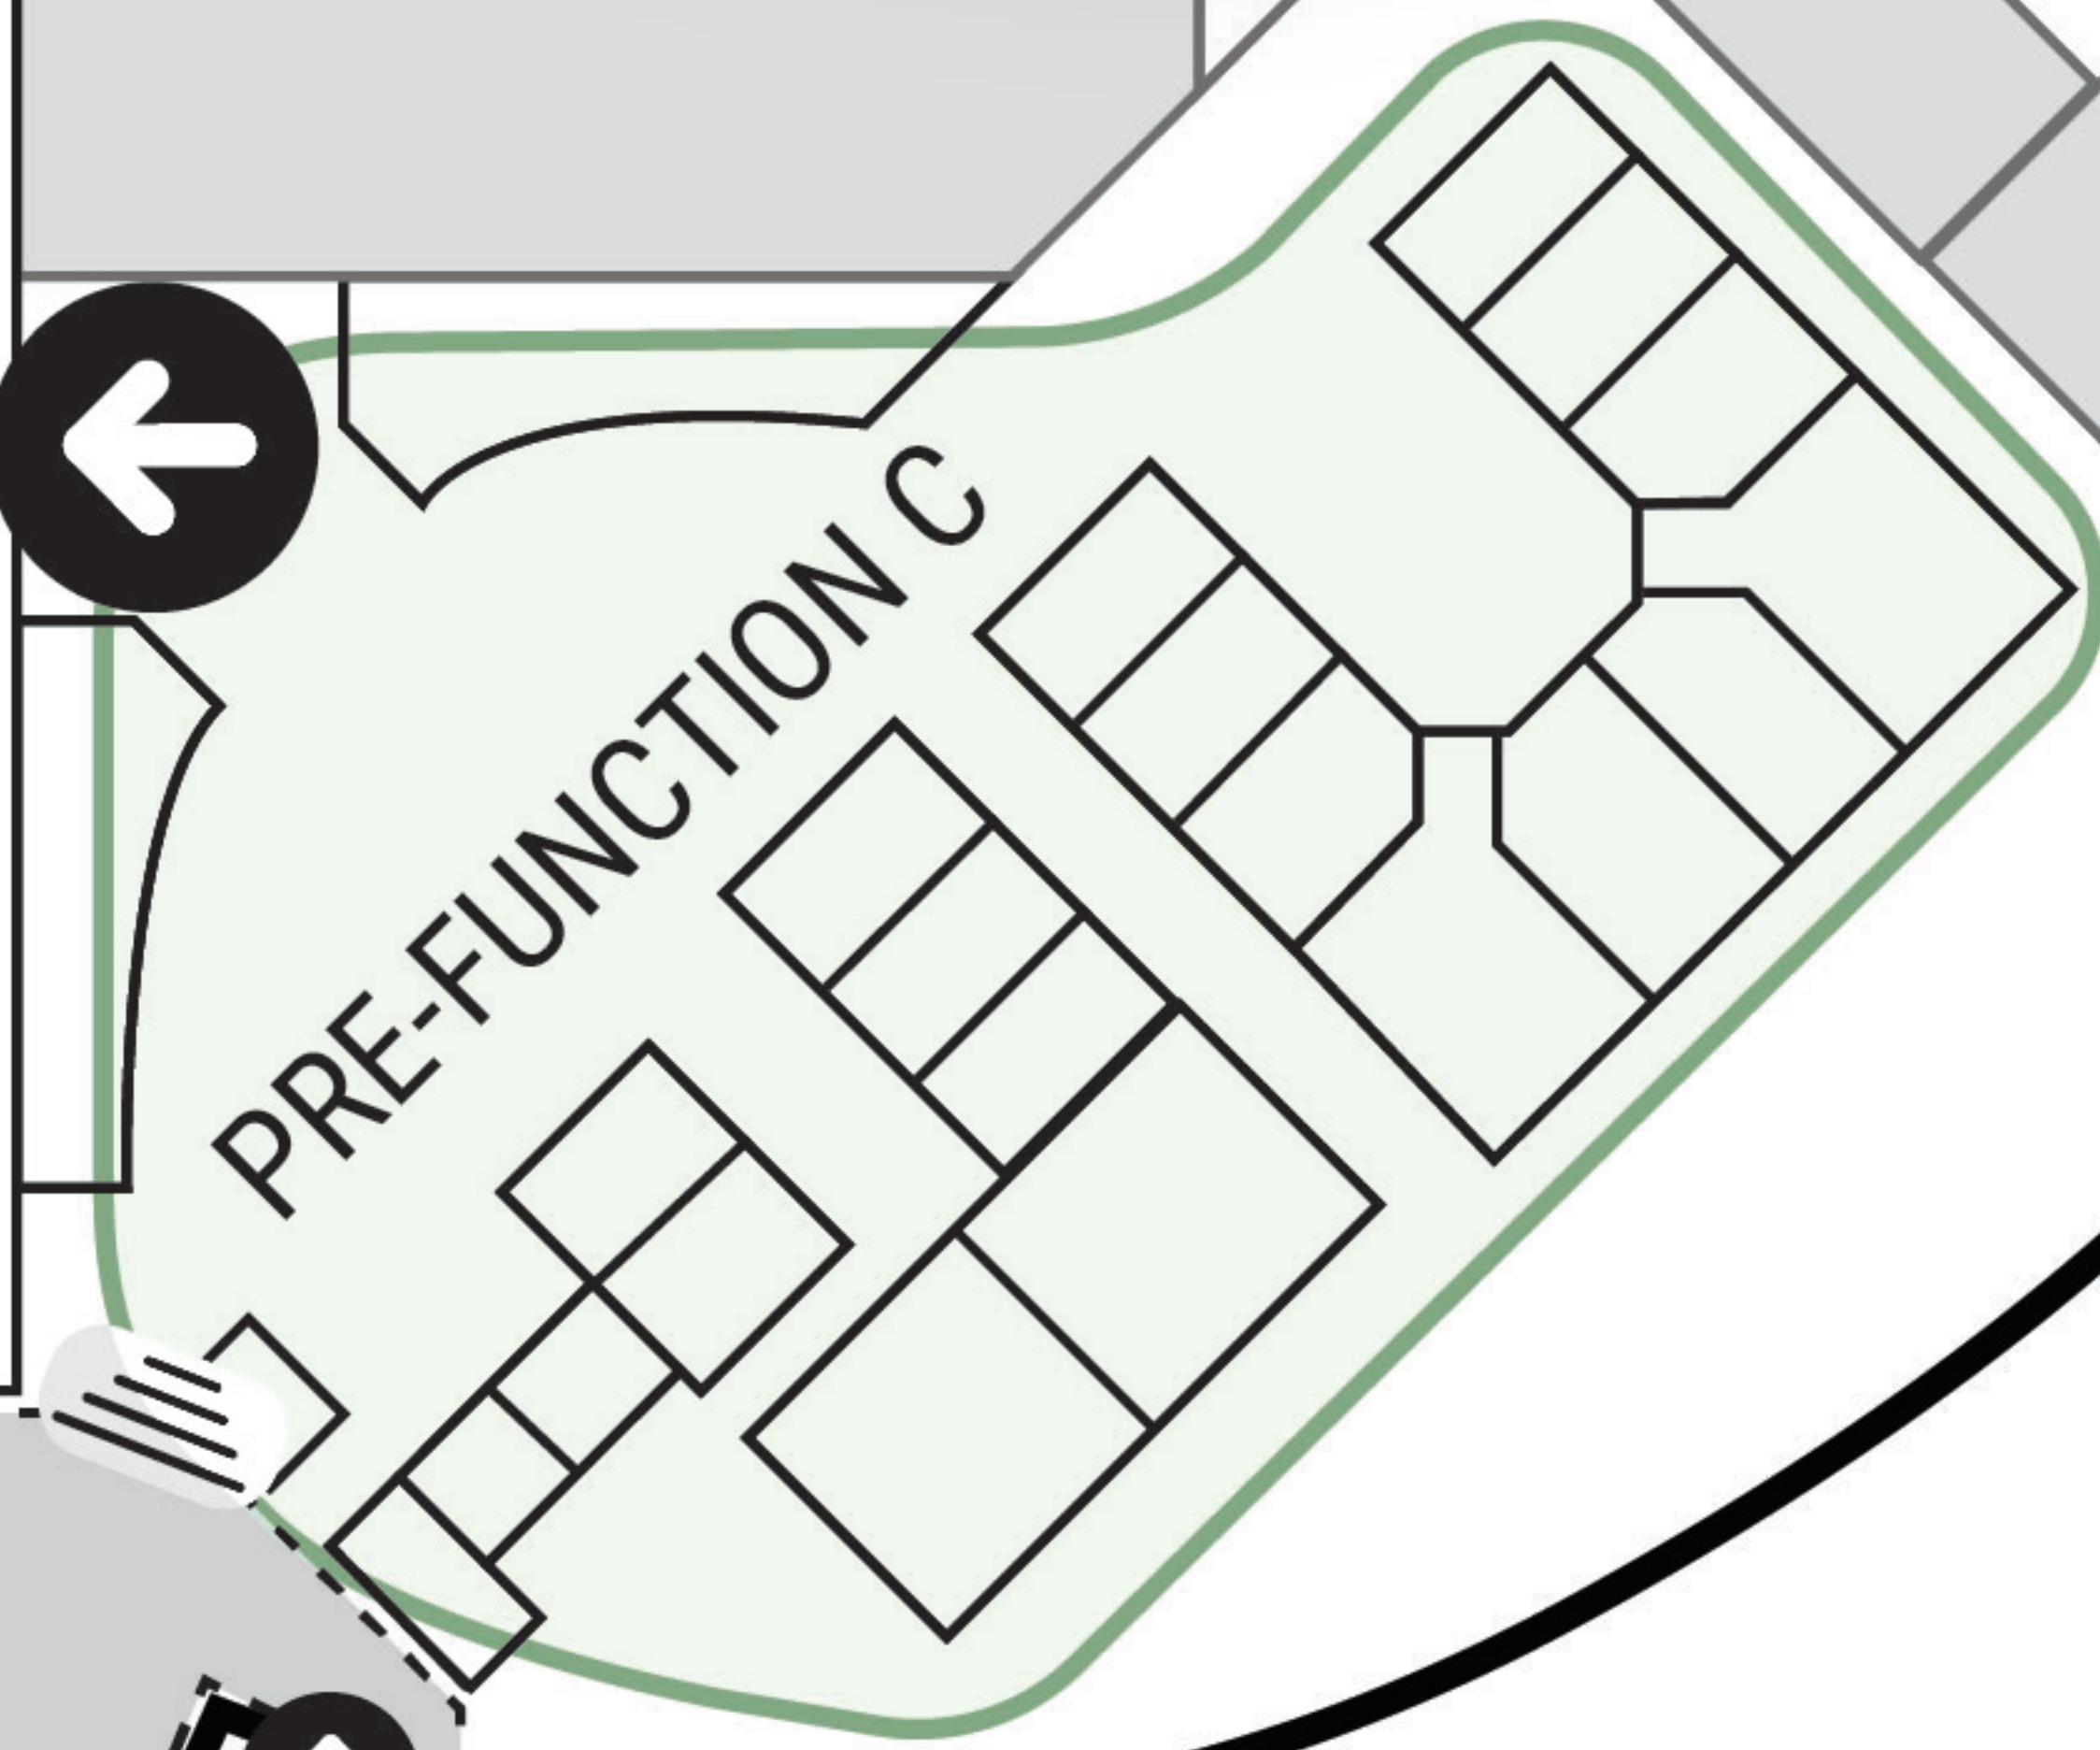

OREGON CONVENTION CENTER : EXPO MAP

-  EXPO ENTRANCE AT EXHIBIT HALL C
-  CHECK IN  INFORMATION DESK
-  MOCK INTERVIEWS  CAREER TALKS
-  QUIET MOCKS  BUS PULL-IN ZONE
-  **CHILL ROOM**
The chill room is a quiet space for students to take a sensory break during the Expo.

EXHIBIT HALL

GET IN THE ZONE!
To help you get around, the Expo Hall is divided into **ZONES**. Each Zone showcases major industries and career paths

NE LLOYD BLVD

NE HOLLADAY STREET

GINKOBERRY ENTRANCE

MAIN ENTRANCE

NE MARTIN LUTHER KING JR. BLVD